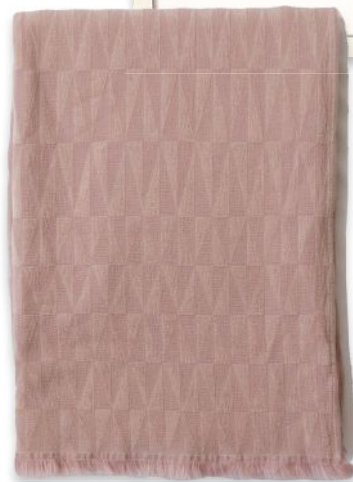

The cotton chenille Apex throw from Johanna Howard Home is woven by artisans in Portugal and dyed the perfect hue. Shown in Dusty Rose. Available in multiple eye-catching colorways. **SAMS G-2029**. www.johannahoward.com