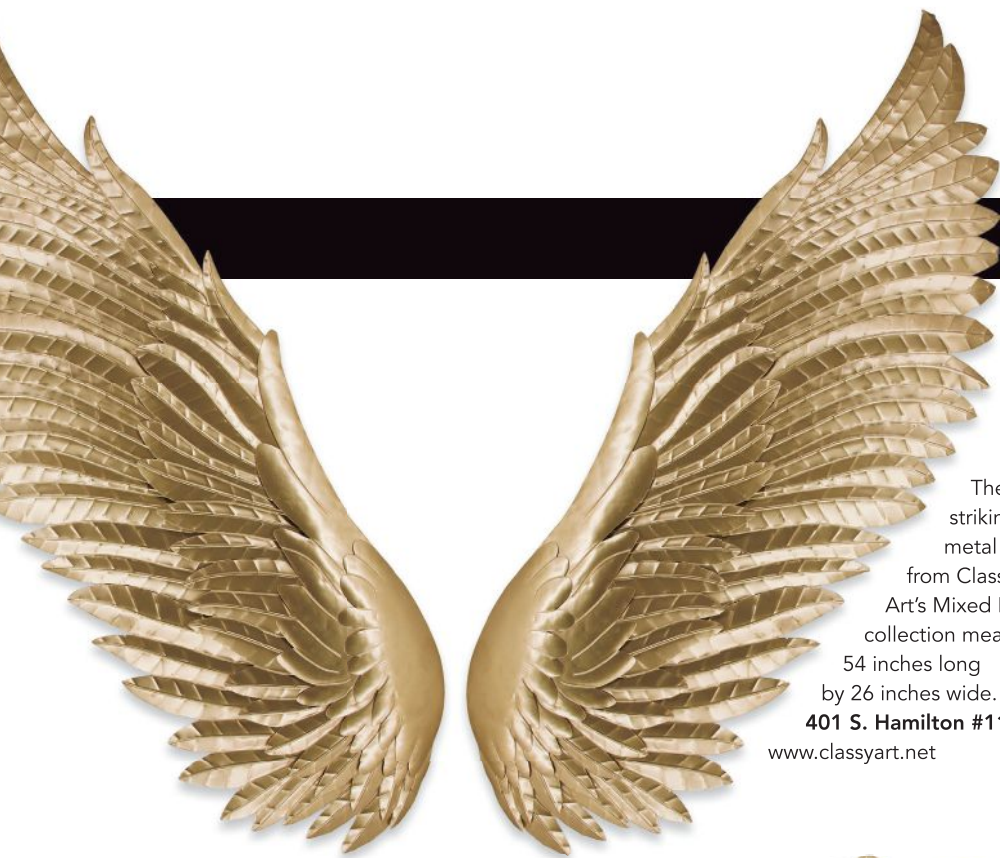

These striking metal wings from Classy Art's Mixed Media collection measure 54 inches long by 26 inches wide. **401 S. Hamilton #113.** www.classyart.net